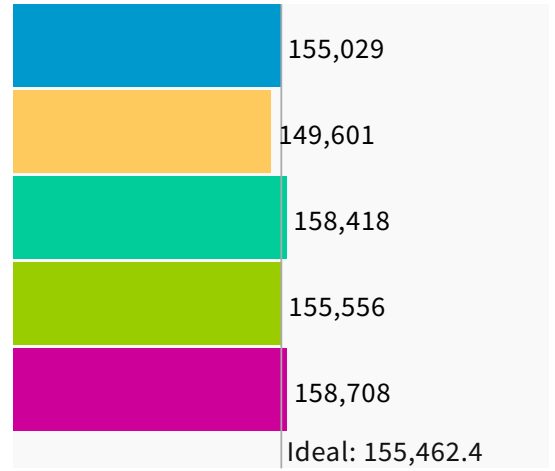

Population | Data Layers | Evaluation

Population Balance

① Uses adjusted 2020 Decennial Census population with processing by Redistricting Partners on 2020 Blocks.

UNASSIGNED POPULATION: 0

MAX. POPULATION DEVIATION: 3.77%