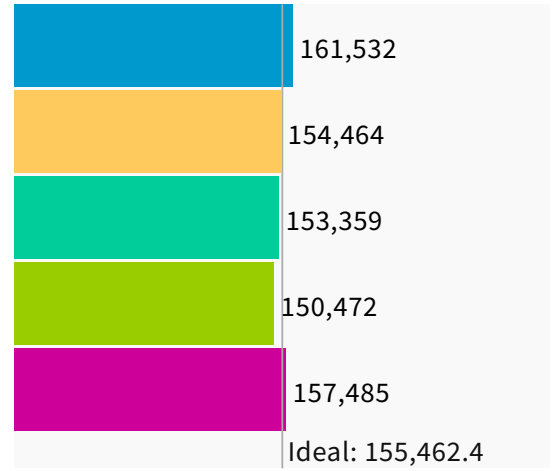

Population | Data Layers | Evaluation

Population Balance

① Uses adjusted 2020 Decennial Census population with processing by Redistricting Partners on 2020 Blocks.

UNASSIGNED POPULATION: 0

MAX. POPULATION DEVIATION: 3.9%