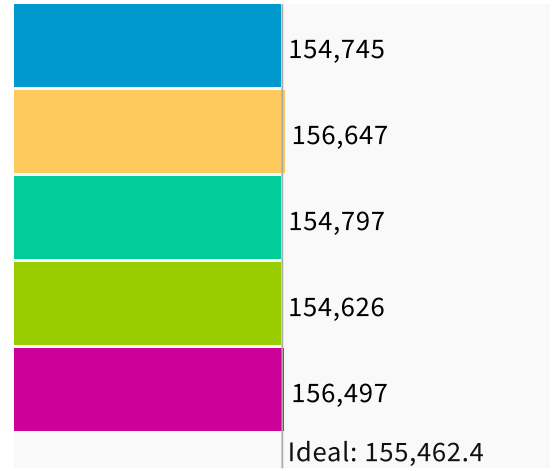

Population | Data Layers | Evaluation

Population Balance

① Uses adjusted 2020 Decennial Census population with processing by Redistricting Partners on 2020 Blocks.

UNASSIGNED POPULATION: 0  
 MAX. POPULATION DEVIATION: 0.76%