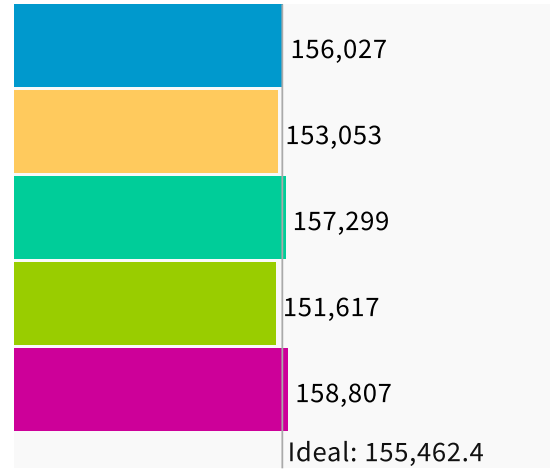

Population | Data Layers | Evaluation

Population Balance

① Uses adjusted 2020 Decennial Census population with processing by Redistricting Partners on 2020 Blocks.

UNASSIGNED POPULATION: 509
 MAX. POPULATION DEVIATION: 2.47%