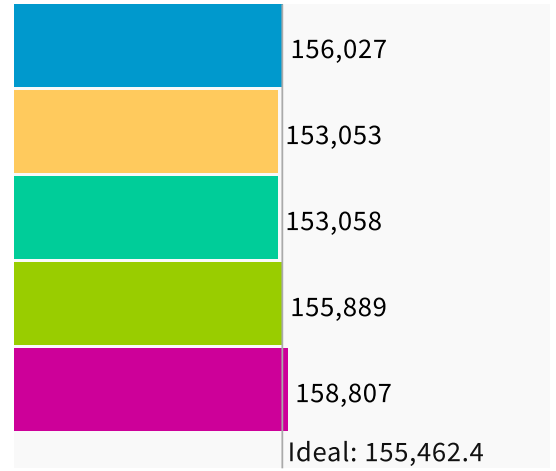

Population | Data Layers | Evaluation

Population Balance

① Uses adjusted 2020 Decennial Census population with processing by Redistricting Partners on 2020 Blocks.

UNASSIGNED POPULATION: 478
 MAX. POPULATION DEVIATION: 2.15%