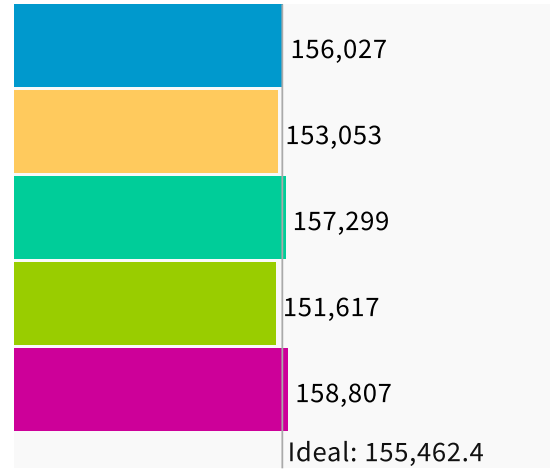

Population | Data Layers | Evaluation

▼ Population Balance

① Uses adjusted 2020 Decennial Census population with processing by Redistricting Partners on 2020 Blocks.

UNASSIGNED POPULATION: 509
 MAX. POPULATION DEVIATION: 2.47%