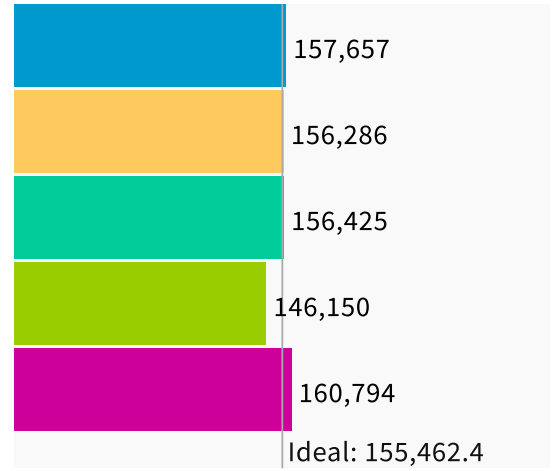

Population | Data Layers | Evaluation

Population Balance

① Uses adjusted 2020 Decennial Census population with processing by Redistricting Partners on 2020 Blocks.

UNASSIGNED POPULATION: 0

MAX. POPULATION DEVIATION: 5.99%