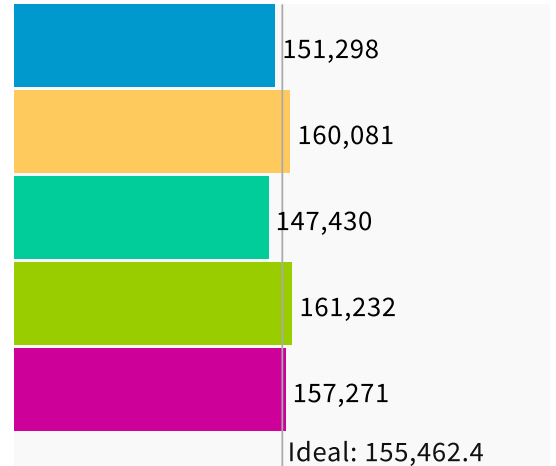

Population | Data Layers | Evaluation

Population Balance

① Uses adjusted 2020 Decennial Census population with processing by Redistricting Partners on 2020 Blocks.

UNASSIGNED POPULATION: 0

MAX. POPULATION DEVIATION: 5.17%