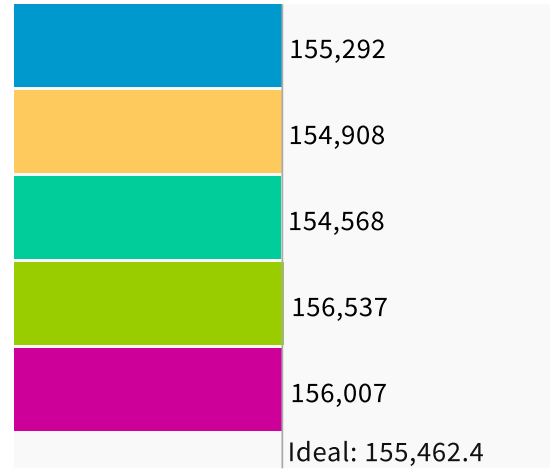

Population | Data Layers | Evaluation

Population Balance

① Uses adjusted 2020 Decennial Census population with processing by Redistricting Partners on 2020 Blocks.

UNASSIGNED POPULATION: 0
 MAX. POPULATION DEVIATION: 0.69%