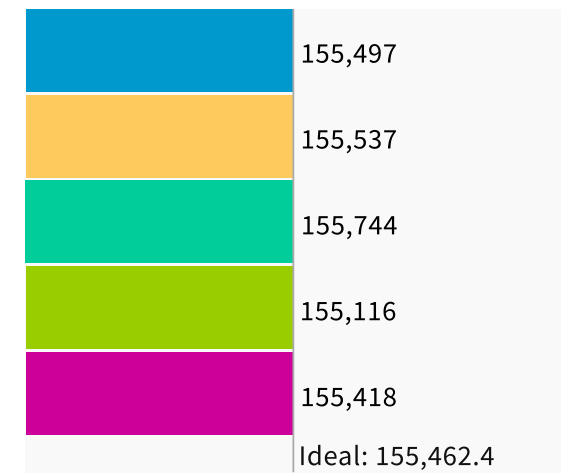

Population | Data Layers | Evaluation

Population Balance

① Uses 2020 Decennial Census population with processing by Redistricting Partners on 2020 Blocks.

UNASSIGNED POPULATION: 0

MAX. POPULATION DEVIATION: 0.22%