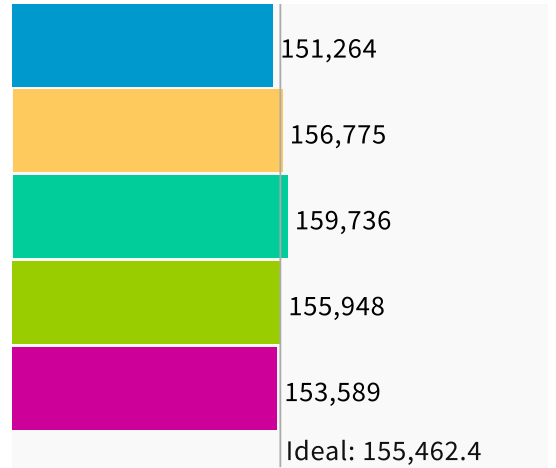

Population | Data Layers | Evaluation

Population Balance

① Uses 2020 Decennial Census population with processing by Redistricting Partners on 2020 Blocks.

UNASSIGNED POPULATION: 0

MAX. POPULATION DEVIATION: 2.75%