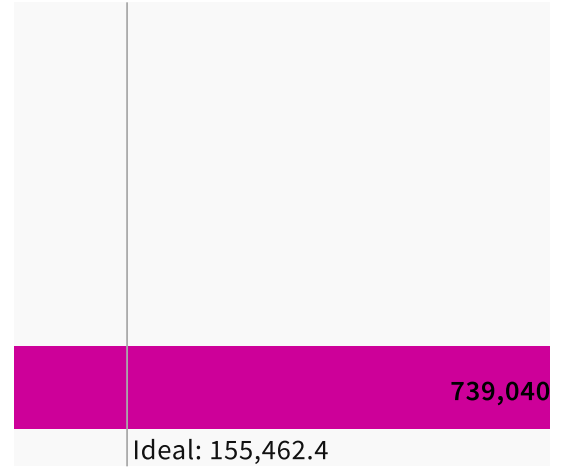

Population Data Layers Evaluation

Population Balance

① Uses 2020 Decennial Census population with processing by Redistricting Partners on 2020 Blocks.

UNASSIGNED POPULATION:	38,272
MAX. POPULATION DEVIATION:	375.38%