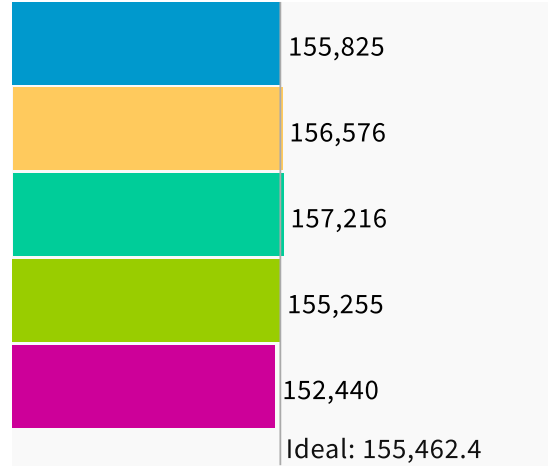

Population Data Layers Evaluation

Population Balance

① Uses 2020 Decennial Census population with processing by Redistricting Partners on 2020 Blocks.

UNASSIGNED POPULATION: 0

MAX. POPULATION DEVIATION: 1.94%