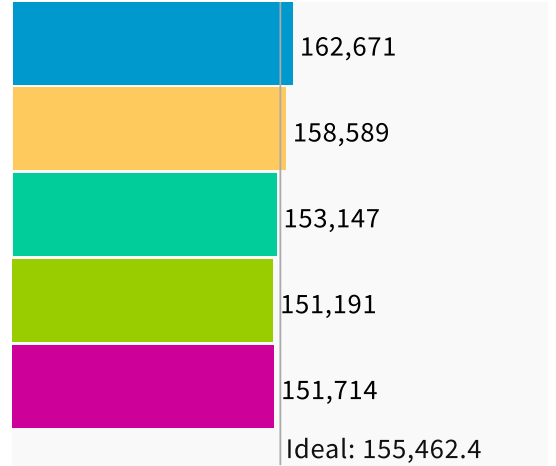

Population Data Layers Evaluation

Population Balance

① Uses 2020 Decennial Census population with processing by Redistricting Partners on 2020 Blocks.

UNASSIGNED POPULATION: 0

MAX. POPULATION DEVIATION: 4.64%