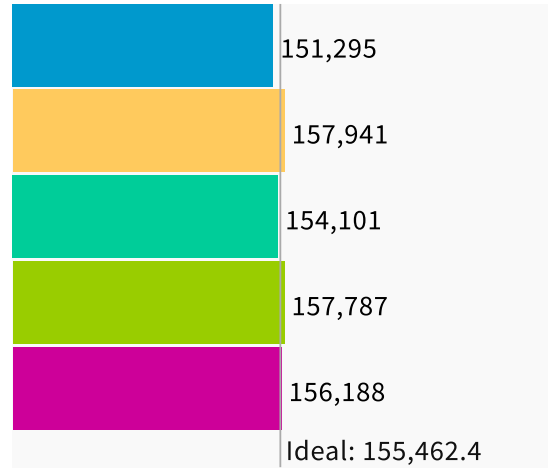

Population | Data Layers | Evaluation

Population Balance

① Uses 2020 Decennial Census population with processing by Redistricting Partners on 2020 Blocks.

UNASSIGNED POPULATION: 0

MAX. POPULATION DEVIATION: 2.68%