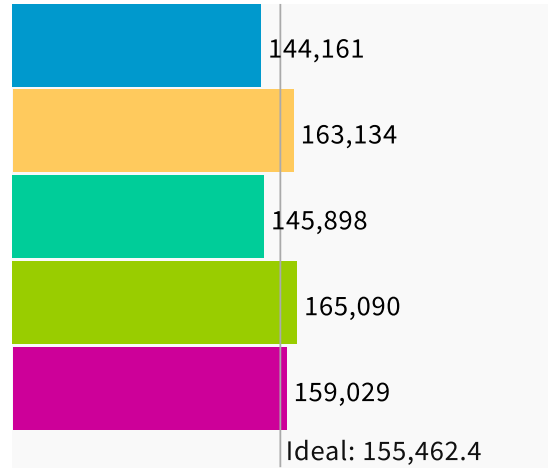

Population Data Layers Evaluation

Population Balance

① Uses 2020 Decennial Census population with processing by Redistricting Partners on 2020 Blocks.

UNASSIGNED POPULATION: 0

MAX. POPULATION DEVIATION: 7.27%