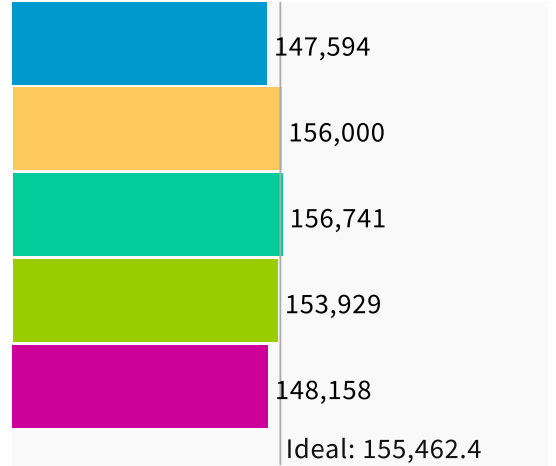

Population | Data Layers | Evaluation

Population Balance

① Uses 2020 Decennial Census population with processing by Redistricting Partners on 2020 Blocks.

UNASSIGNED POPULATION: 14,890

MAX. POPULATION DEVIATION: 5.06%