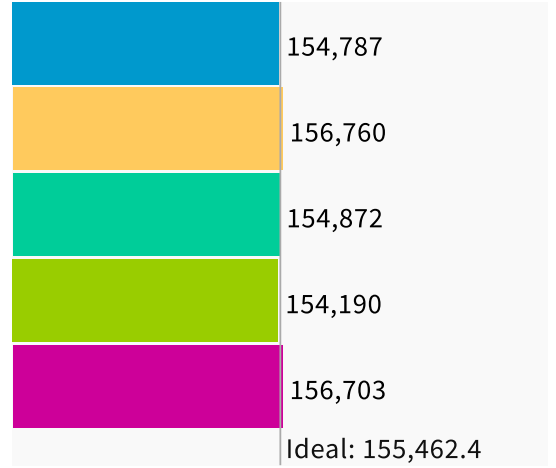

Population Data Layers Evaluation

Population Balance

① Uses 2020 Decennial Census population with processing by Redistricting Partners on 2020 Blocks.

UNASSIGNED POPULATION: 0

MAX. POPULATION DEVIATION: 0.83%