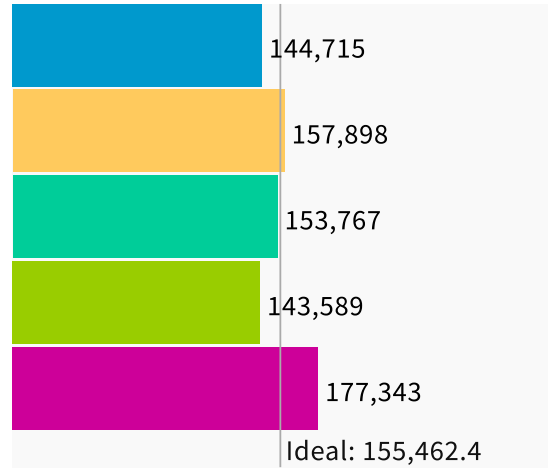

Population Data Layers Evaluation

### Population Balance

① Uses 2020 Decennial Census population with processing by Redistricting Partners on 2020 Blocks.

UNASSIGNED POPULATION: 0

MAX. POPULATION DEVIATION: 14.07%