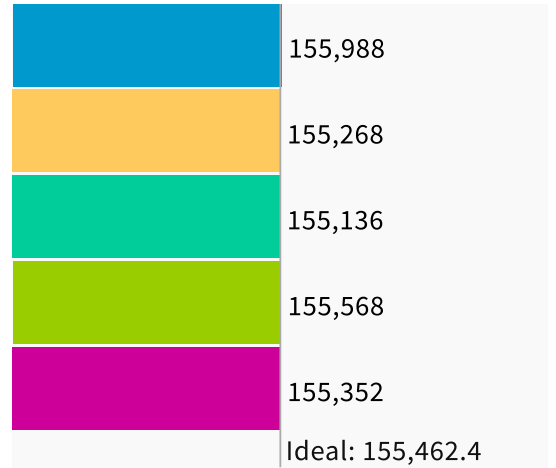

Population Data Layers Evaluation

Population Balance

① Uses 2020 Decennial Census population with processing by Redistricting Partners on 2020 Blocks.

UNASSIGNED POPULATION: 0

MAX. POPULATION DEVIATION: 0.34%