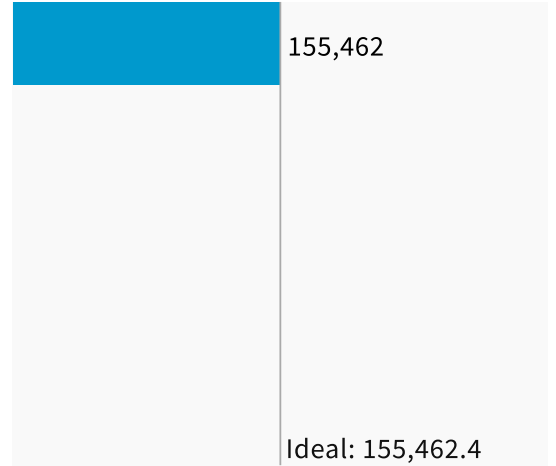

Population Data Layers Evaluation

Population Balance

① Uses 2020 Decennial Census population with processing by Redistricting Partners on 2020 Blocks.

UNASSIGNED POPULATION: 621,850

MAX. POPULATION DEVIATION: 0%