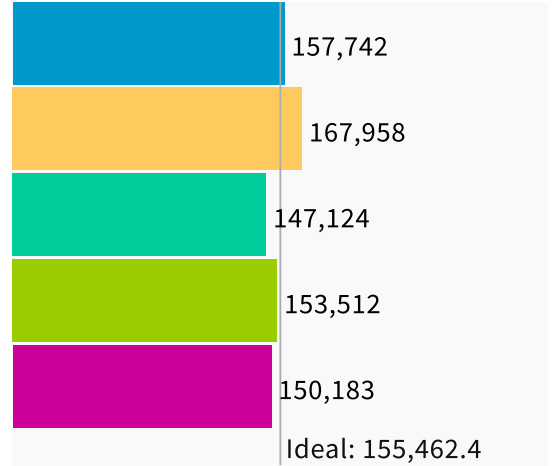

Population Data Layers Evaluation

Population Balance

① Uses 2020 Decennial Census population with processing by Redistricting Partners on 2020 Blocks.

UNASSIGNED POPULATION: 793

MAX. POPULATION DEVIATION: 8.04%