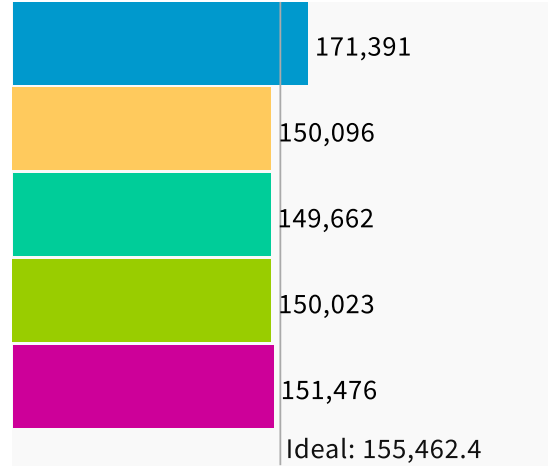

Population Data Layers Evaluation

### Population Balance

① Uses 2020 Decennial Census population with processing by Redistricting Partners on 2020 Blocks.

UNASSIGNED POPULATION: 4,664

MAX. POPULATION DEVIATION: 10.25%