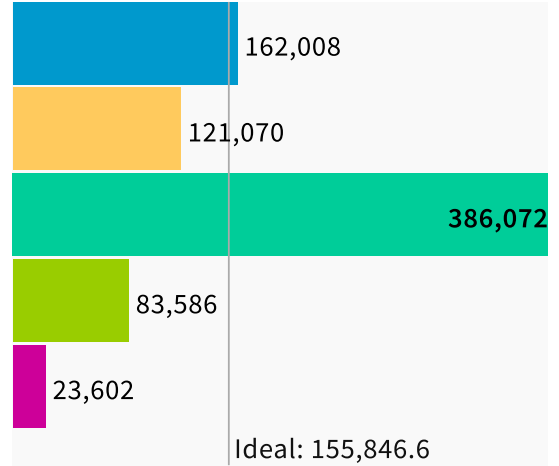

Population Data Layers Evaluation

### Population Balance

① Uses 2020 Decennial Census population with processing by Redistricting Partners on 2020 Blocks.

UNASSIGNED POPULATION: 2,895

MAX. POPULATION DEVIATION: 147.73%