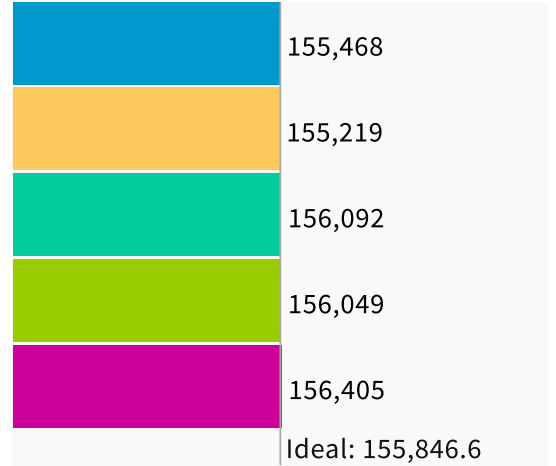

### Population Balance

① Uses 2020 Decennial Census population with processing by Redistricting Partners on 2020 Blocks.

UNASSIGNED POPULATION: 0

MAX. POPULATION DEVIATION: 0.4%