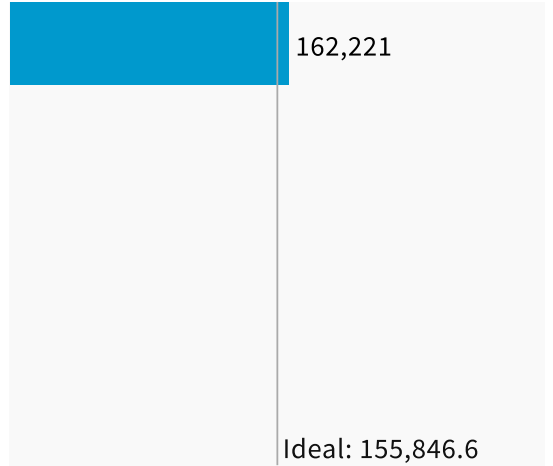

Population

Data Layers

Evaluation

Population Balance

① Uses 2020 Decennial Census population with processing by Redistricting Partners on 2020 Blocks.

UNASSIGNED POPULATION:	617,012
MAX. POPULATION DEVIATION:	4.09%