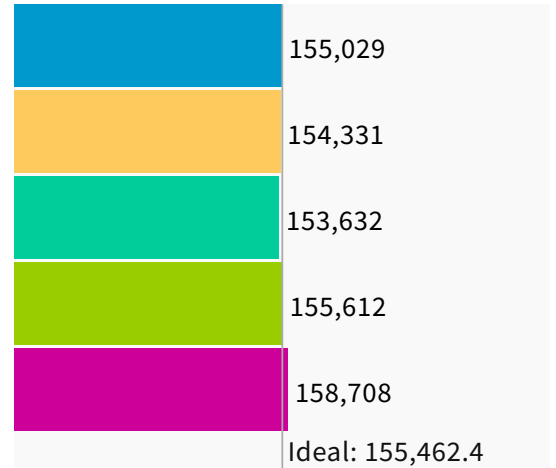

Population | Data Layers | Evaluation

Population Balance

① Uses adjusted 2020 Decennial Census population with processing by Redistricting Partners on 2020 Blocks.

UNASSIGNED POPULATION: 0

MAX. POPULATION DEVIATION: 2.09%