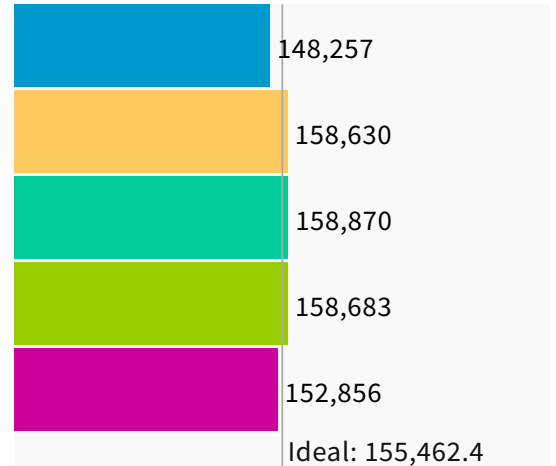

### Population Balance

① Uses adjusted 2020 Decennial Census population with processing by Redistricting Partners on 2020 Blocks.

UNASSIGNED POPULATION: 16

MAX. POPULATION DEVIATION: 4.63%