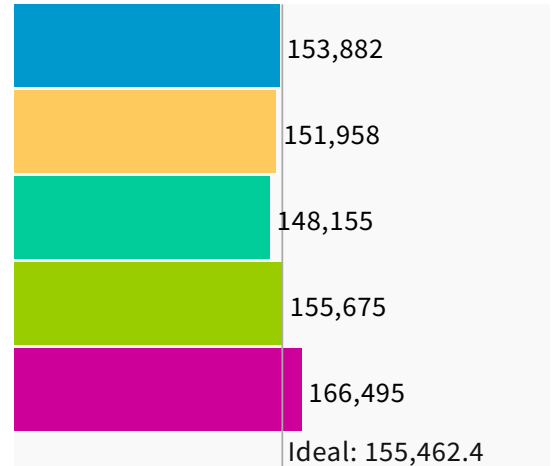

Population Data Layers Evaluation

Population Balance

① Uses adjusted 2020 Decennial Census population with processing by Redistricting Partners on 2020 Blocks.

UNASSIGNED POPULATION: 1,147

MAX. POPULATION DEVIATION: 7.1%