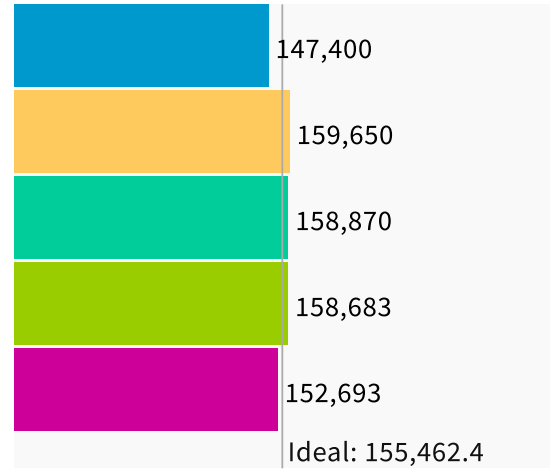

ERASER

Population | Data Layers | Evaluation

▼ Population Balance

① Uses adjusted 2020 Decennial Census population with processing by Redistricting Partners on 2020 Blocks.

UNASSIGNED POPULATION: 16
 MAX. POPULATION DEVIATION: 5.19%