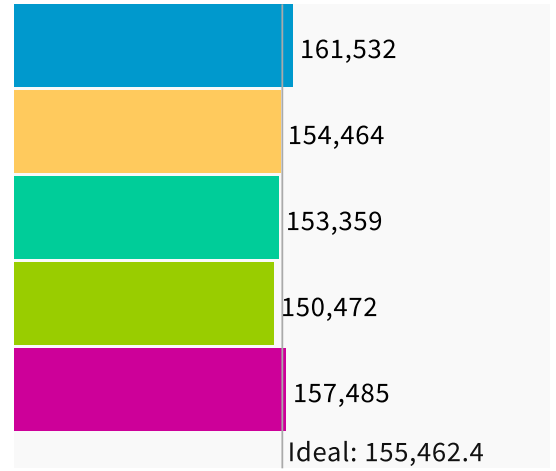

Population | Data Layers | Evaluation

Population Balance

① Uses adjusted 2020 Decennial Census population with processing by Redistricting Partners on 2020 Blocks.

UNASSIGNED POPULATION: 0
MAX. POPULATION DEVIATION: 3.9%