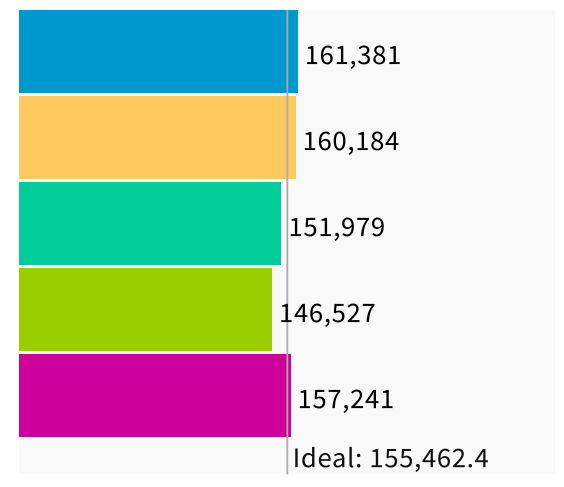

Population | Data Layers | Evaluation

Population Balance

① Uses adjusted 2020 Decennial Census population with processing by Redistricting Partners on 2020 Blocks.

UNASSIGNED POPULATION: 0
 MAX. POPULATION DEVIATION: 5.75%