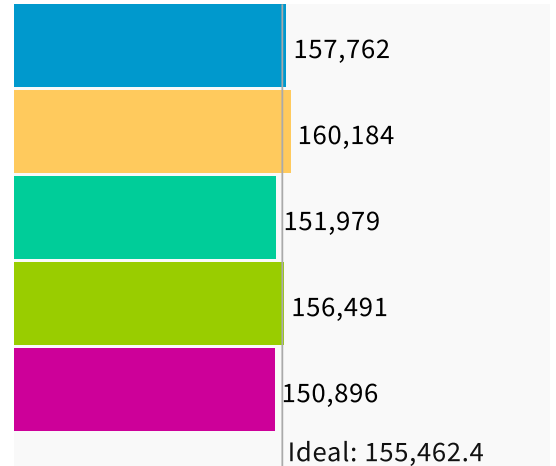

Population | Data Layers | Evaluation

Population Balance

① Uses adjusted 2020 Decennial Census population with processing by Redistricting Partners on 2020 Blocks.

UNASSIGNED POPULATION: 0

MAX. POPULATION DEVIATION: 3.04%