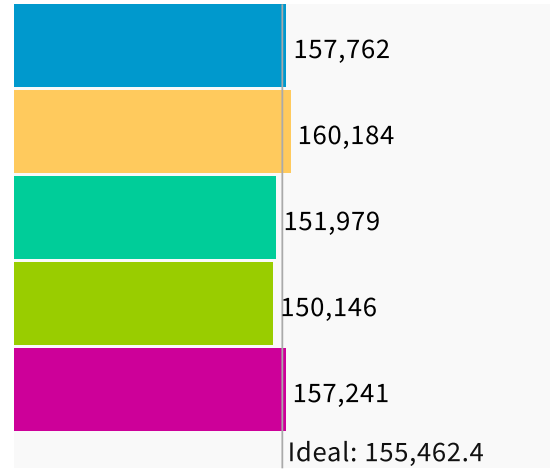

Population | Data Layers | Evaluation

Population Balance

① Uses adjusted 2020 Decennial Census population with processing by Redistricting Partners on 2020 Blocks.

UNASSIGNED POPULATION: 0
 MAX. POPULATION DEVIATION: 3.42%