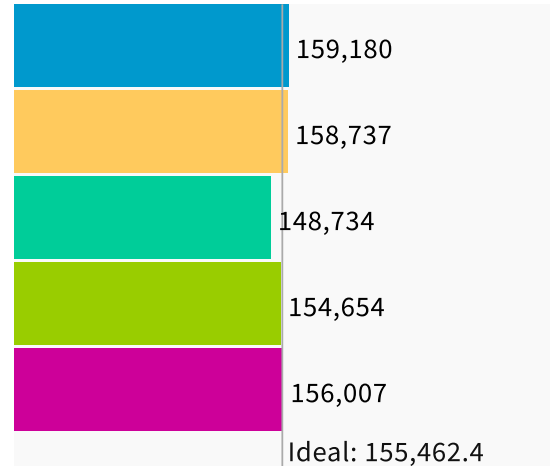

Population | Data Layers | Evaluation

Population Balance

① Uses adjusted 2020 Decennial Census population with processing by Redistricting Partners on 2020 Blocks.

UNASSIGNED POPULATION: 0

MAX. POPULATION DEVIATION: 4.33%