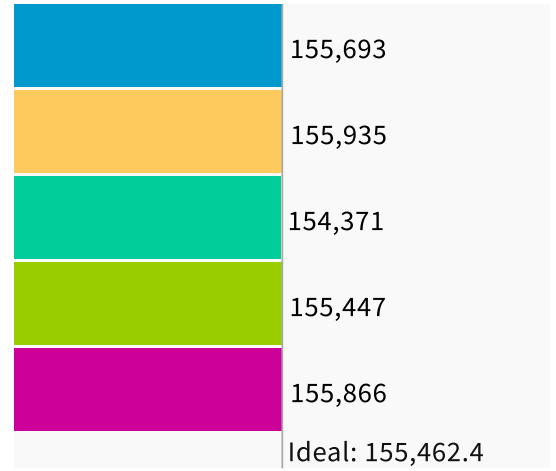

Population | Data Layers | Evaluation

Population Balance

Uses adjusted 2020 Decennial Census population with processing by Redistricting Partners on 2020 Blocks.

UNASSIGNED POPULATION: 0  
 MAX. POPULATION DEVIATION: 0.7%