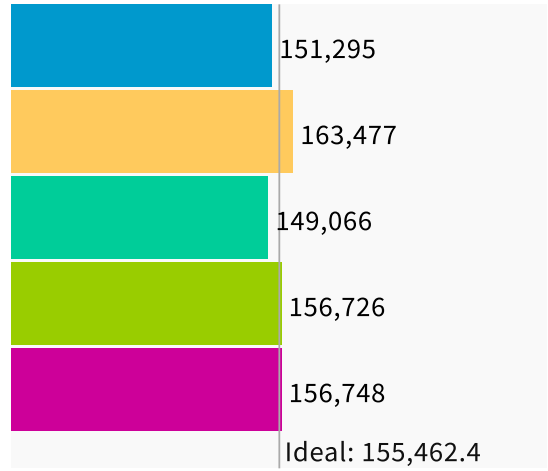

Population | Data Layers | Evaluation

Population Balance

① Uses adjusted 2020 Decennial Census population with processing by Redistricting Partners on 2020 Blocks.

UNASSIGNED POPULATION: 0

MAX. POPULATION DEVIATION: 5.16%