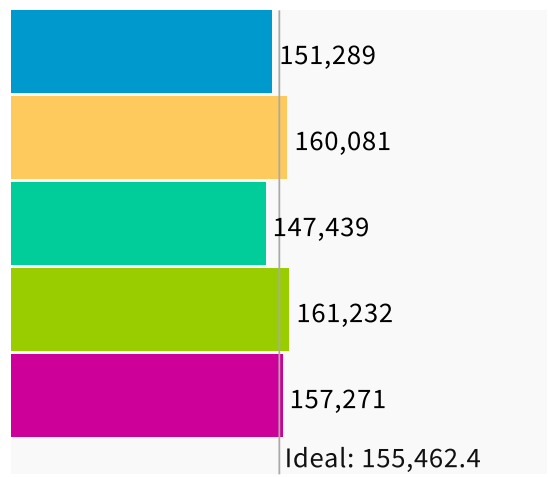

Population | Data Layers | Evaluation

Population Balance

Uses adjusted 2020 Decennial Census population with processing by Redistricting Partners on 2020 Blocks.

UNASSIGNED POPULATION: 0

MAX. POPULATION DEVIATION: 5.16%