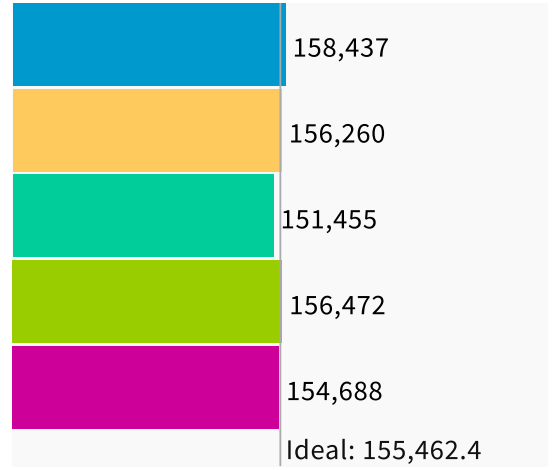

Population Data Layers Evaluation

Population Balance

① Uses 2020 Decennial Census population with processing by Redistricting Partners on 2020 Blocks.

UNASSIGNED POPULATION: 0

MAX. POPULATION DEVIATION: 2.58%