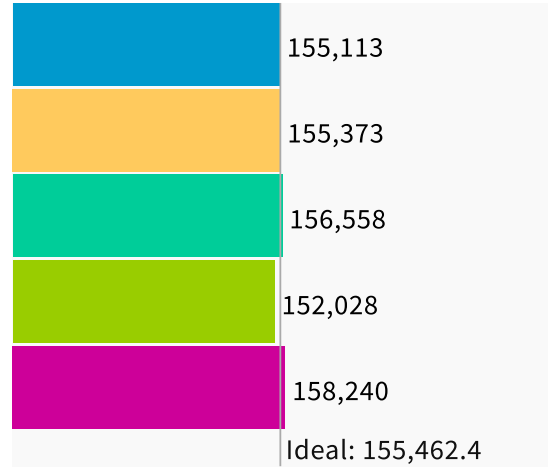

Population | Data Layers | Evaluation

Population Balance

① Uses 2020 Decennial Census population with processing by Redistricting Partners on 2020 Blocks.

UNASSIGNED POPULATION: 0

MAX. POPULATION DEVIATION: 2.21%