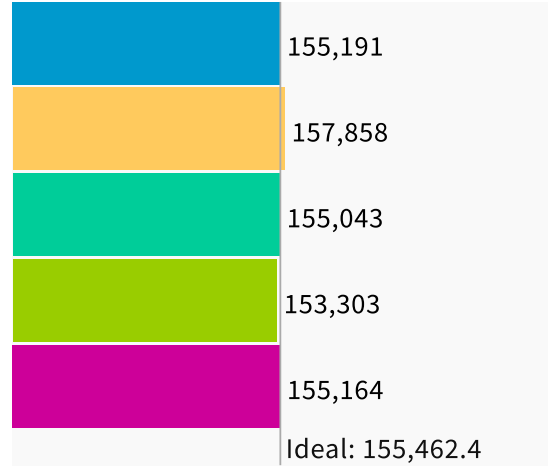

### Population Balance

① Uses 2020 Decennial Census population with processing by Redistricting Partners on 2020 Blocks.

UNASSIGNED POPULATION: 753

MAX. POPULATION DEVIATION: 1.54%