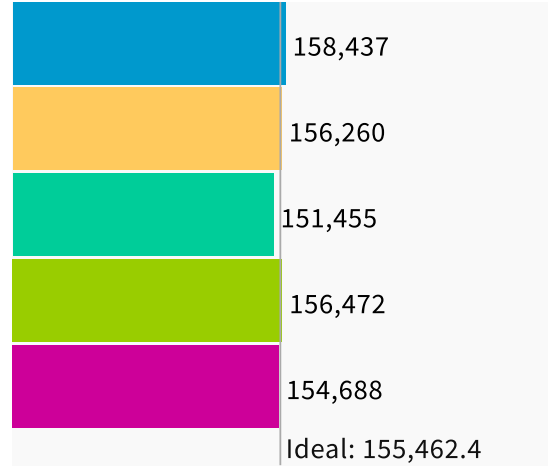

**Population** | Data Layers | Evaluation

### Population Balance

① Uses 2020 Decennial Census population with processing by Redistricting Partners on 2020 Blocks.

UNASSIGNED POPULATION: 0

MAX. POPULATION DEVIATION: 2.58%