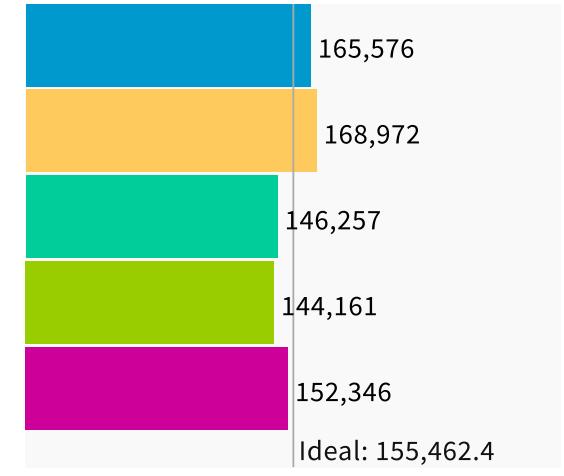

Population | Data Layers | Evaluation

Population Balance

① Uses 2020 Decennial Census population with processing by Redistricting Partners on 2020 Blocks.

UNASSIGNED POPULATION: 0
MAX. POPULATION DEVIATION: 8.69%