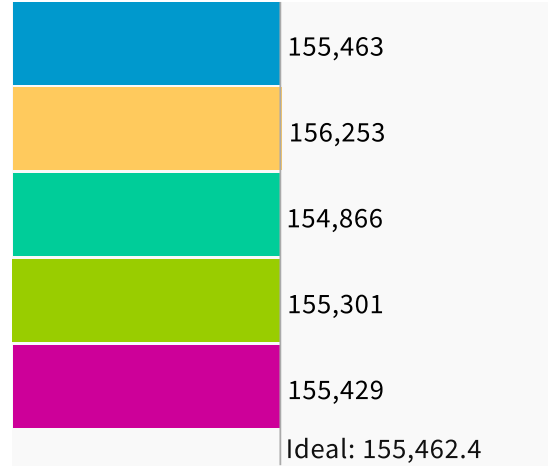

Population Data Layers Evaluation

Population Balance

① Uses 2020 Decennial Census population with processing by Redistricting Partners on 2020 Blocks.

UNASSIGNED POPULATION: 0

MAX. POPULATION DEVIATION: 0.51%