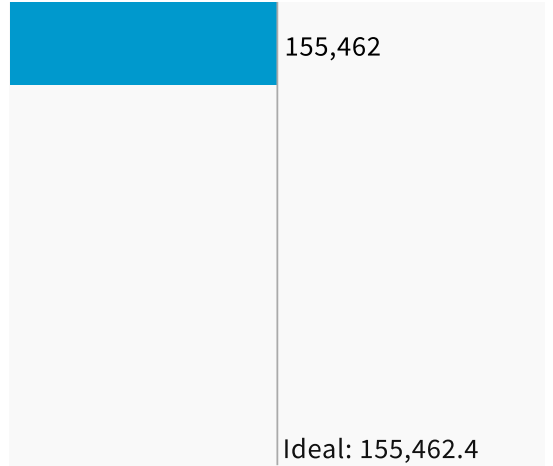

Population Data Layers Evaluation

Population Balance

① Uses 2020 Decennial Census population with processing by Redistricting Partners on 2020 Blocks.

UNASSIGNED POPULATION: 621,850
MAX. POPULATION DEVIATION: 0%