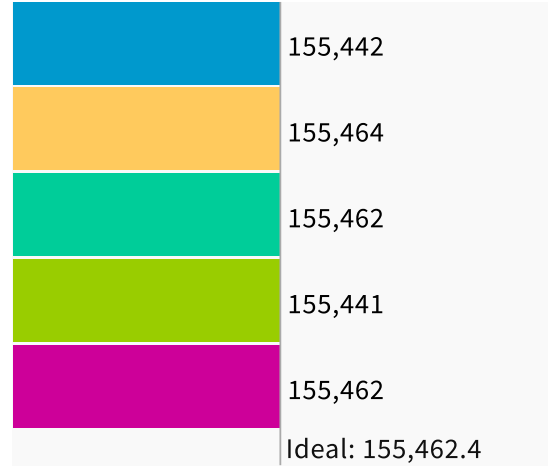

Population Data Layers Evaluation

Population Balance

① Uses 2020 Decennial Census population with processing by Redistricting Partners on 2020 Blocks.

UNASSIGNED POPULATION: 41

MAX. POPULATION DEVIATION: 0.01%