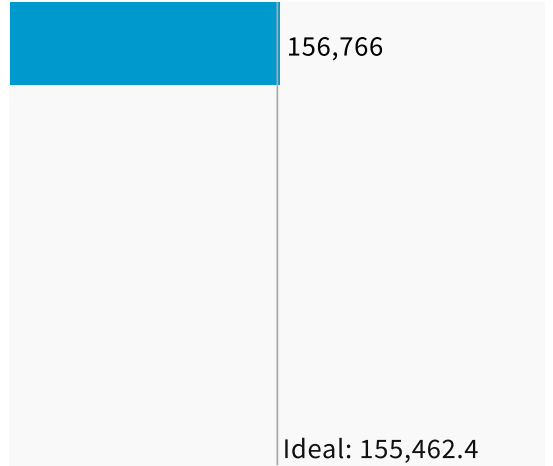

### Population Balance

① Uses 2020 Decennial Census population with processing by Redistricting Partners on 2020 Blocks.

UNASSIGNED POPULATION:	620,546
MAX. POPULATION DEVIATION:	0.84%