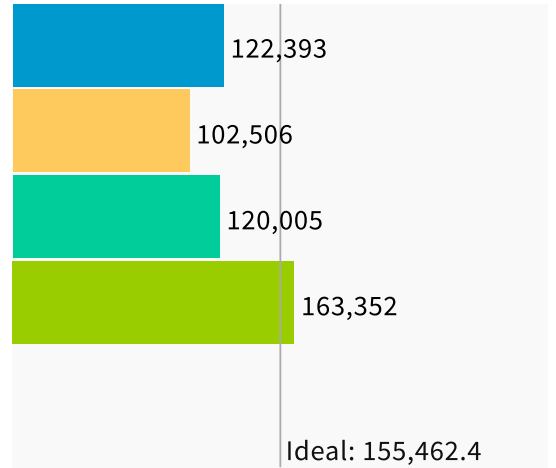

Population Data Layers Evaluation

### Population Balance

① Uses 2020 Decennial Census population with processing by Redistricting Partners on 2020 Blocks.

UNASSIGNED POPULATION: 269,056

MAX. POPULATION DEVIATION: 34.06%